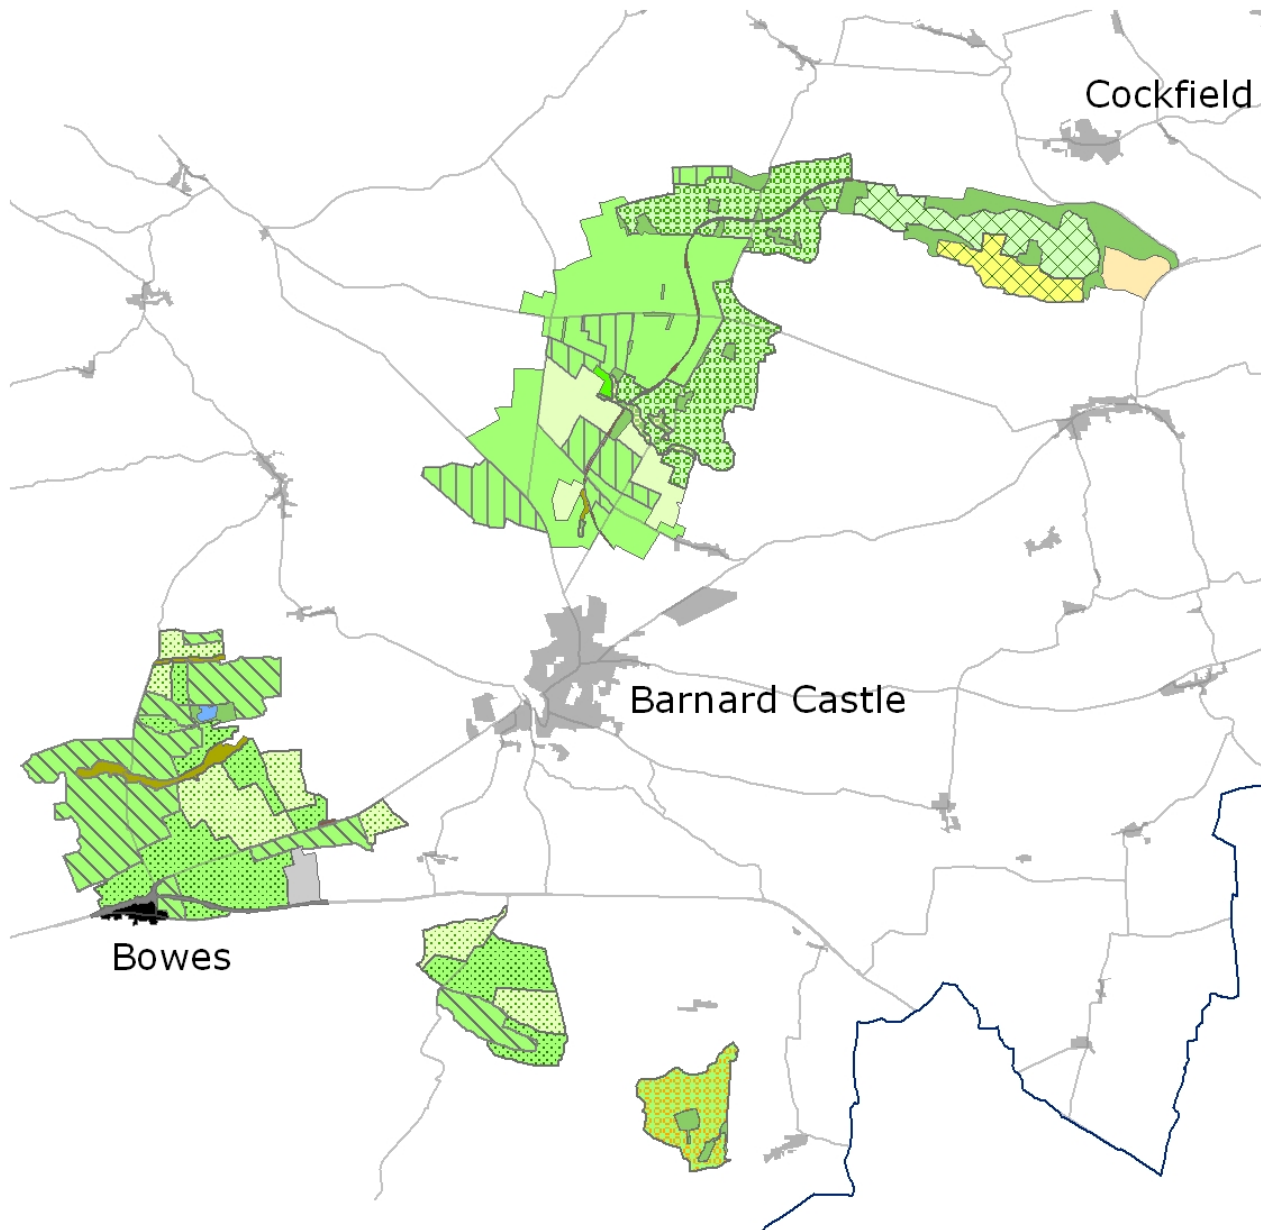

Local Landscape Types

Gritstone Upland Fringe

- | | |
|---------------------------------------|---|
| County Boundary | High ridge & valley farmland: open pasture |
| Roads | High ridge & valley farmland: pasture |
| Settlements | High ridge & valley farmland: walled pasture |
| Urban | High ridge & valley farmland: wooded estate arable |
| Infrastructure | High ridge & valley farmland: wooded estate pasture |
| Disturbed land | High ridge & valley farmland: wooded pasture |
| Mineral working | Lowland reservoir |
| Dene pastures | Parkland |
| High plateau farmland: open pasture | Parks & recreation grounds |
| High plateau farmland: pasture | Upland woods |
| High plateau farmland: walled pasture | Upland woods: denes & bluffs |
| High plateau farmland: wooded pasture | |