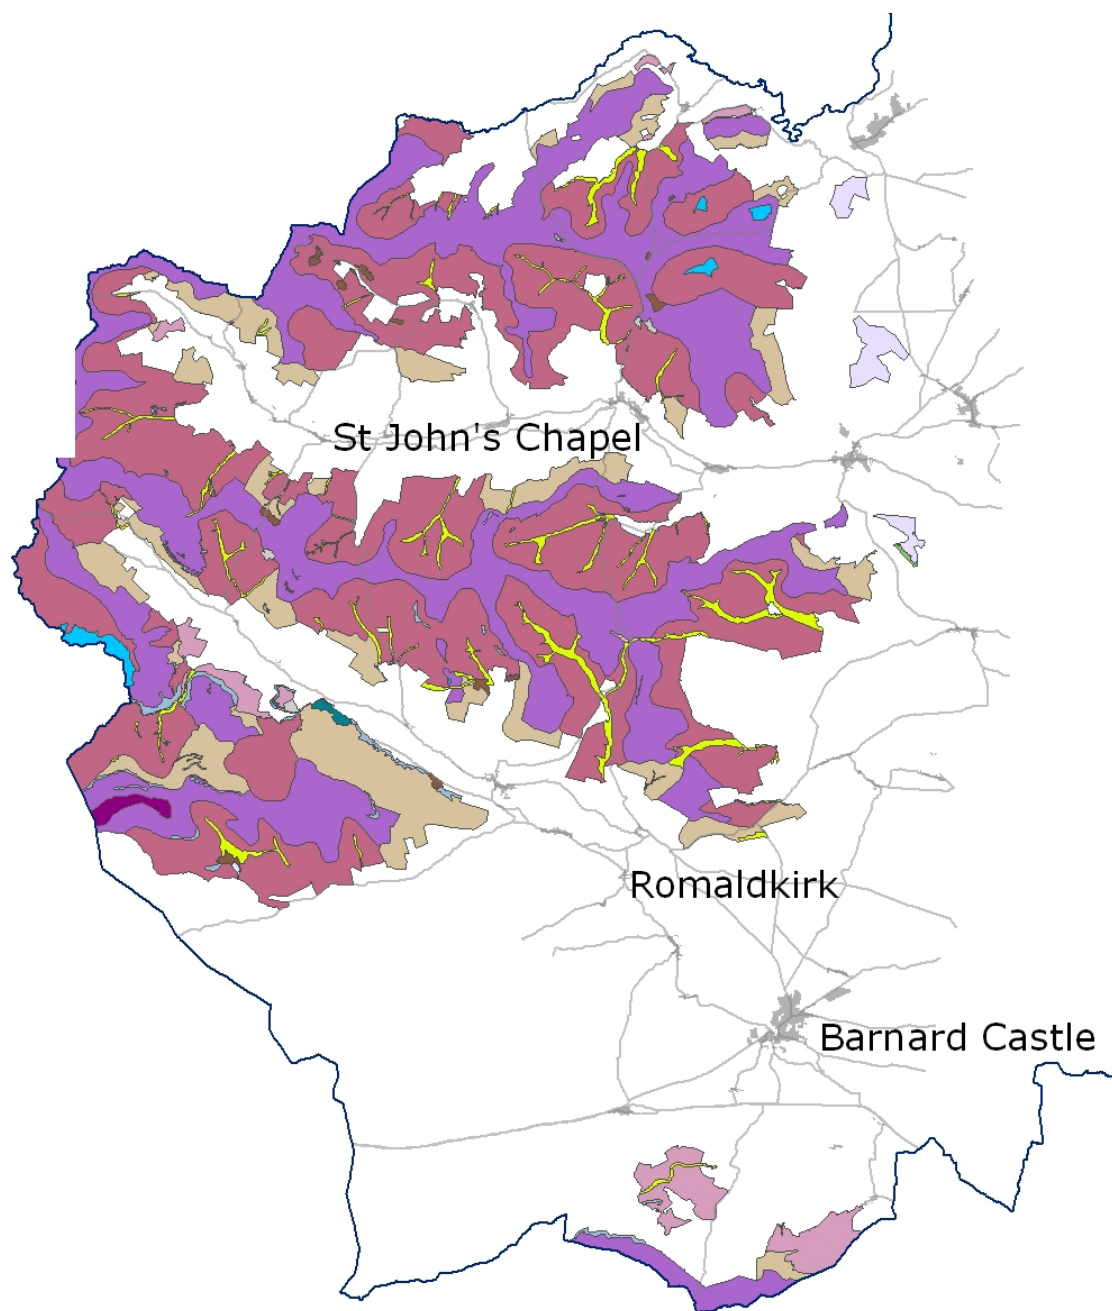

Local Landscape Types

Moorland Ridges & Summits

- | | |
|-----------------------------|--|
| County Boundary | Moorland ridge |
| Roads | Moorland slope |
| Settlements | Moorland summit |
| Disturbed land | Moorland valley |
| Mineral working | Outlying moor |
| Craggs, scars & stone bands | River: upper reaches |
| Lakes & ponds | Top land, allotments & intakes: open pasture |
| Low moor | Upland woods |
| Moorland gill | Upland woods: gills & gorges |
| Moorland reservoir | Upland woods: juniper |