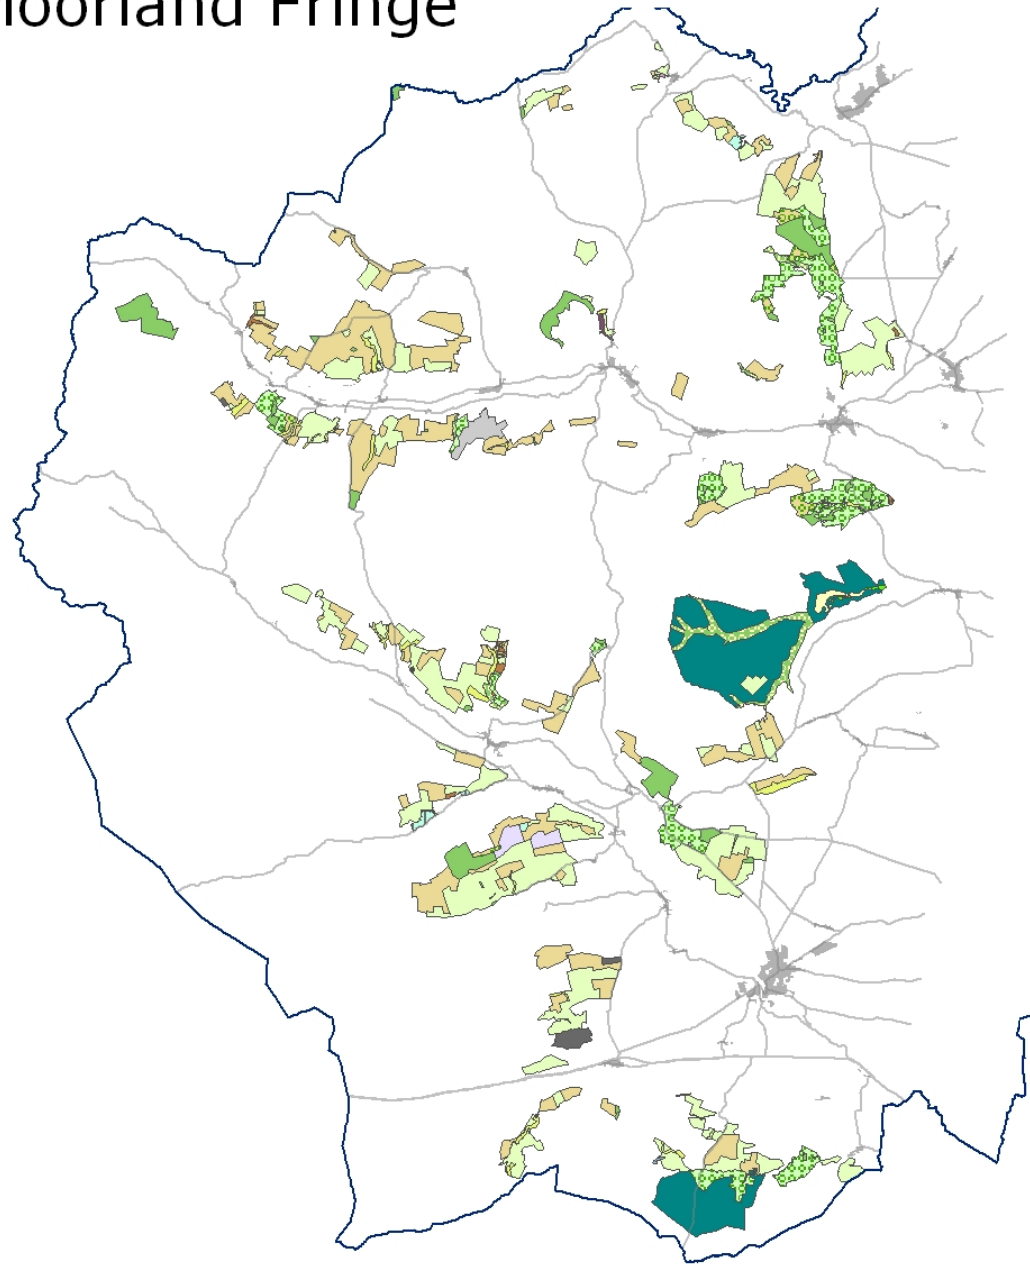

Local Landscape Types

Moorland Fringe

- County Boundary
- Roads
- Infrastructure
- Disturbed land
- Mineral working
- Crags, scars & stone bands
- Dale floor farmland: pasture & meadow
- Daleside farmland: pasture & meadow
- Daleside farmland: walled pasture & meadow
- Gill pastures
- Lakes & ponds
- Low moor
- Outlying moor
- Parks & recreation grounds
- Steep daleside bluff: pasture
- Top land allotments & intakes: wooded pasture
- Top land, allotments & intakes: open pasture
- Top land, allotments & intakes: open rough grazing
- Top land, allotments & intakes: wooded rough grazing
- Upland woods
- Upland woods: forest
- Upland woods: gills & gorges