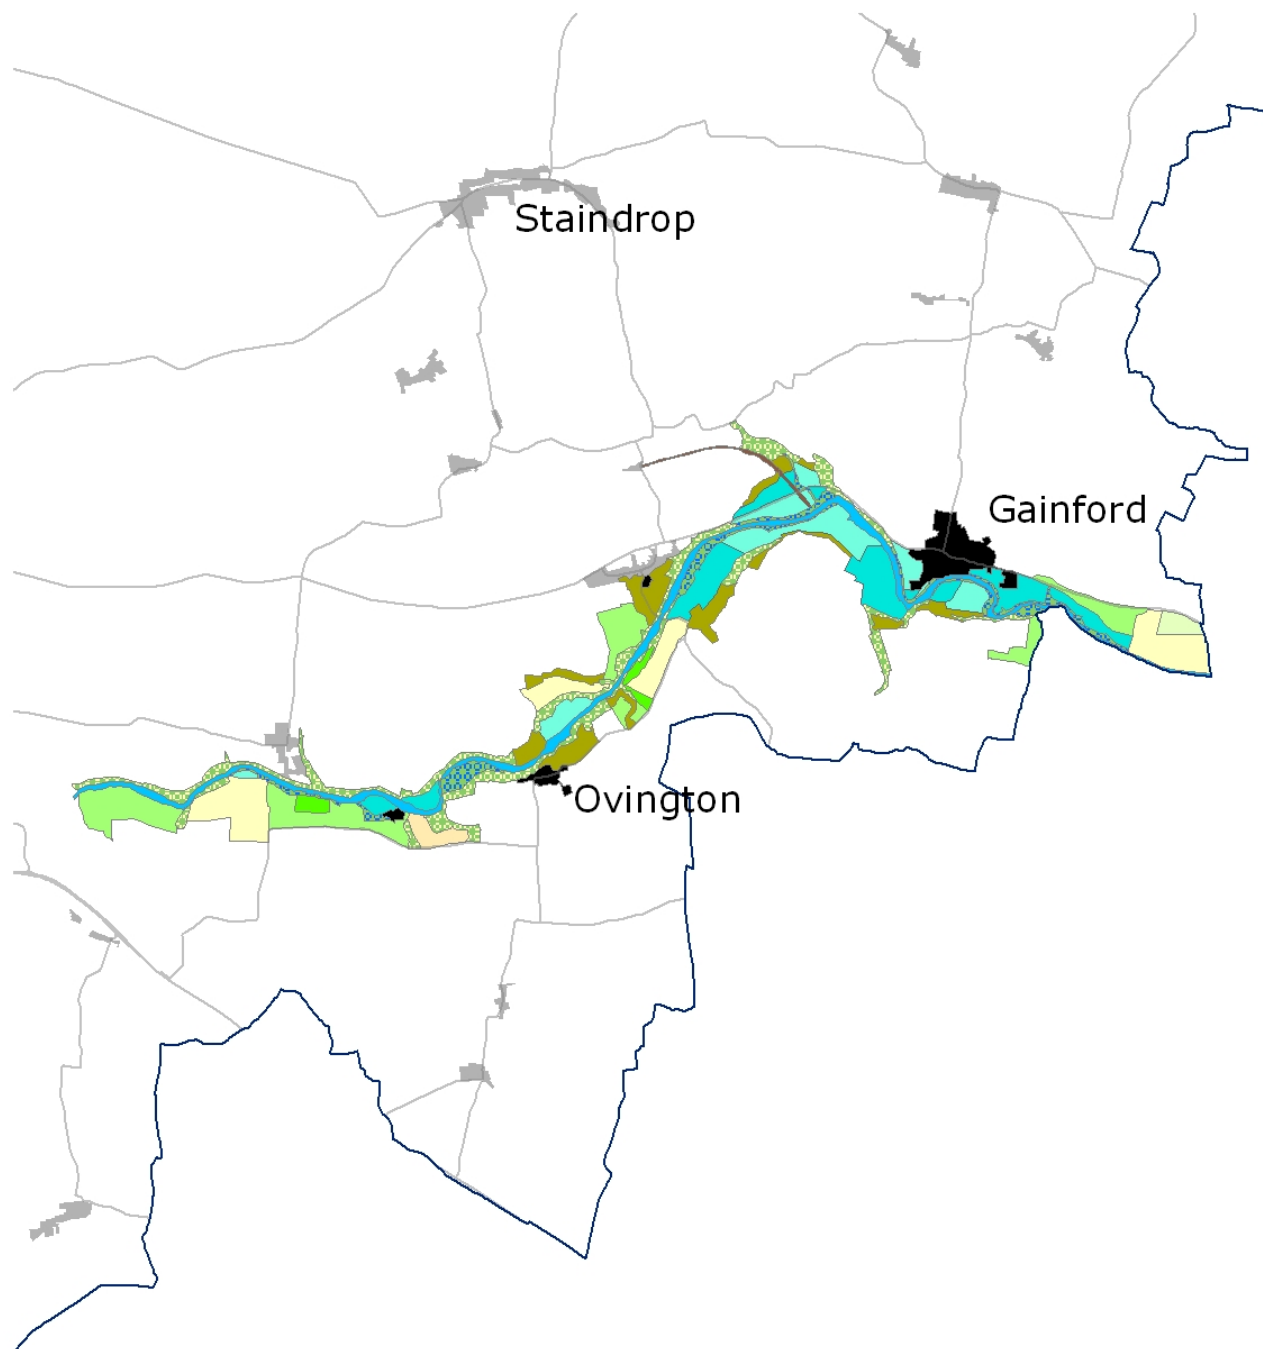

# Local Landscape Types

## Lowland River Terraces

□ County Boundary

— Roads

■ Settlements

■ Urban

■ Disturbed land

■ Dene pastures

■ Floodplain farmland: arable

■ Vale floor farmland: pasture