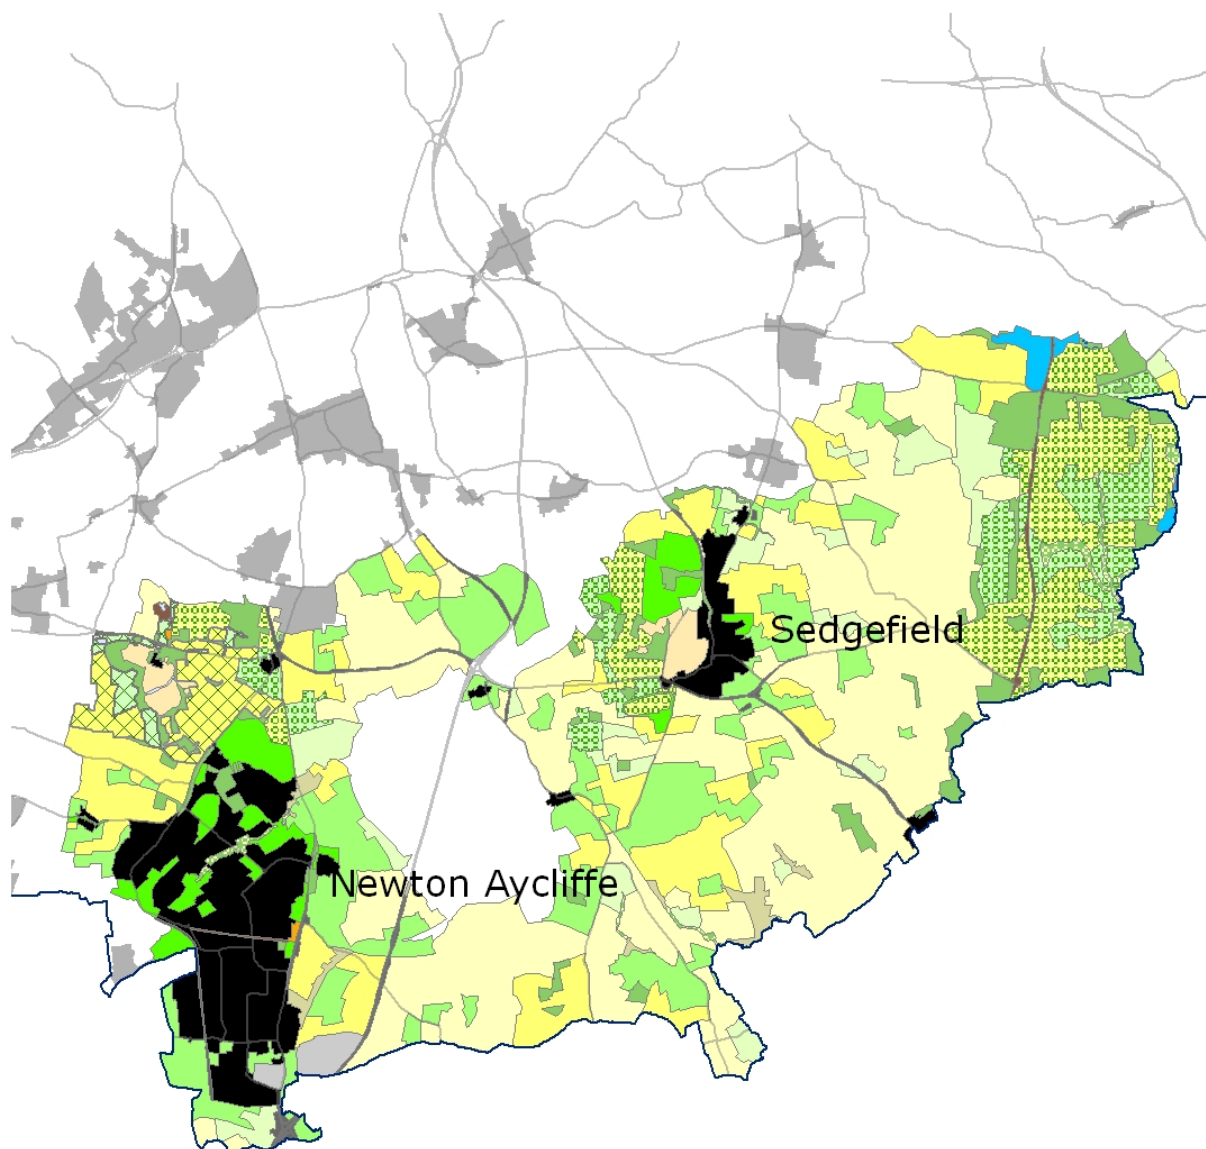

# Local Landscape Types

## Lowland Plain

- |                               |                                       |
|-------------------------------|---------------------------------------|
| County Boundary               | Lowland woods: floodplain & riverside |
| Settlements                   | Nurseries & market gardens            |
| Roads                         | Parkland                              |
| Urban                         | Parks & recreation grounds            |
| Infrastructure                | Plain farmland: arable                |
| Disturbed land                | Plain farmland: open arable           |
| Mineral working               | Plain farmland: open pasture          |
| Dene pastures                 | Plain farmland: pasture               |
| Lakes & ponds                 | Plain farmland: wooded arable         |
| Lowland reservoir             | Plain farmland: wooded estate arable  |
| Lowland woods                 | Plain farmland: wooded estate pasture |
| Lowland woods: denes & bluffs | Plain farmland: wooded pasture        |