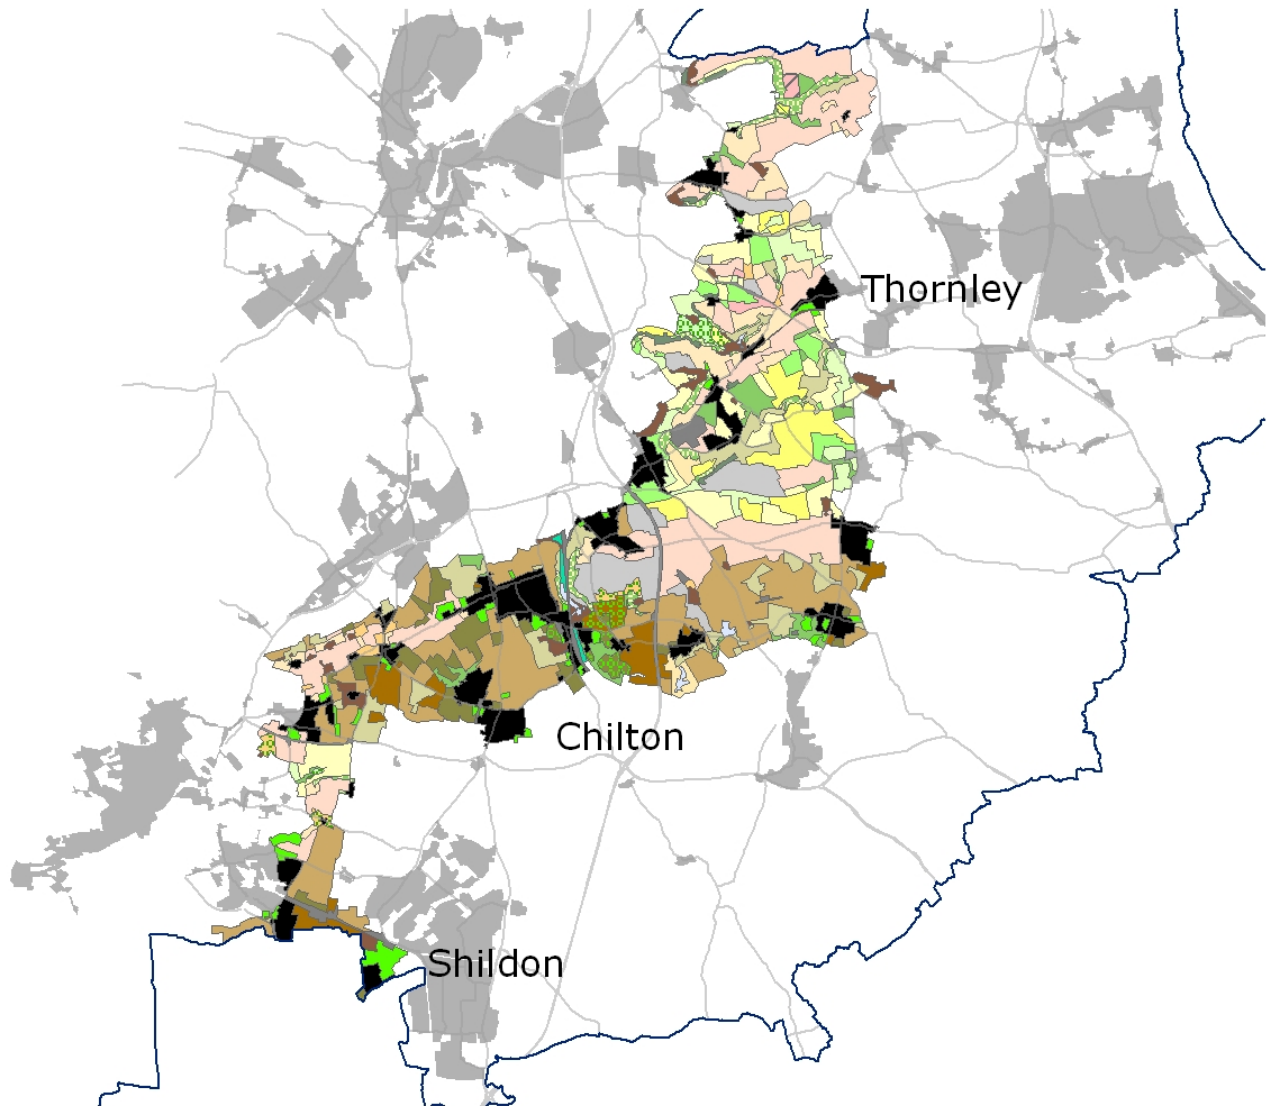

# Local Landscape Types

## Limestone Escarpment

- |   |   |
|---|---|
| County Boundary                                 | Escarpment valley farmland: open pasture          |
| Roads   | Escarpment valley farmland: pasture               |
| Settlements                                     | Escarpment valley farmland: steep pastures        |
| Urban   | Escarpment valley farmland: wooded arable         |
| Infrastructure                                  | Escarpment valley farmland: wooded estate pasture |
| Disturbed land                                  | Escarpment valley farmland: wooded pasture        |
| Mineral working                                 | Lakes & ponds                                     |
| Carr farmland: open pasture                     | Lowland woods                                     |
| Dene pastures: limestone                        | Lowland woods: denes & bluffs                     |
| Escarpment ridges & spurs: arable               | Parkland  |
| Escarpment ridges & spurs: open arable          | Parks & recreation grounds                        |
| Escarpment ridges & spurs: open pasture         | Scarp & dipslope farmland: arable                 |
| Escarpment ridges & spurs: pasture              | Scarp & dipslope farmland: open arable            |
| Escarpment ridges & spurs: wooded estate arable | Scarp & dipslope farmland: open pasture           |
| Escarpment ridges & spurs: wooded pasture       | Scarp & dipslope farmland: pasture                |
| Escarpment valley farmland: arable              | Scarp & dipslope farmland: wooded arable          |
| Escarpment valley farmland: open arable         | Scarp & dipslope farmland: wooded pasture         |