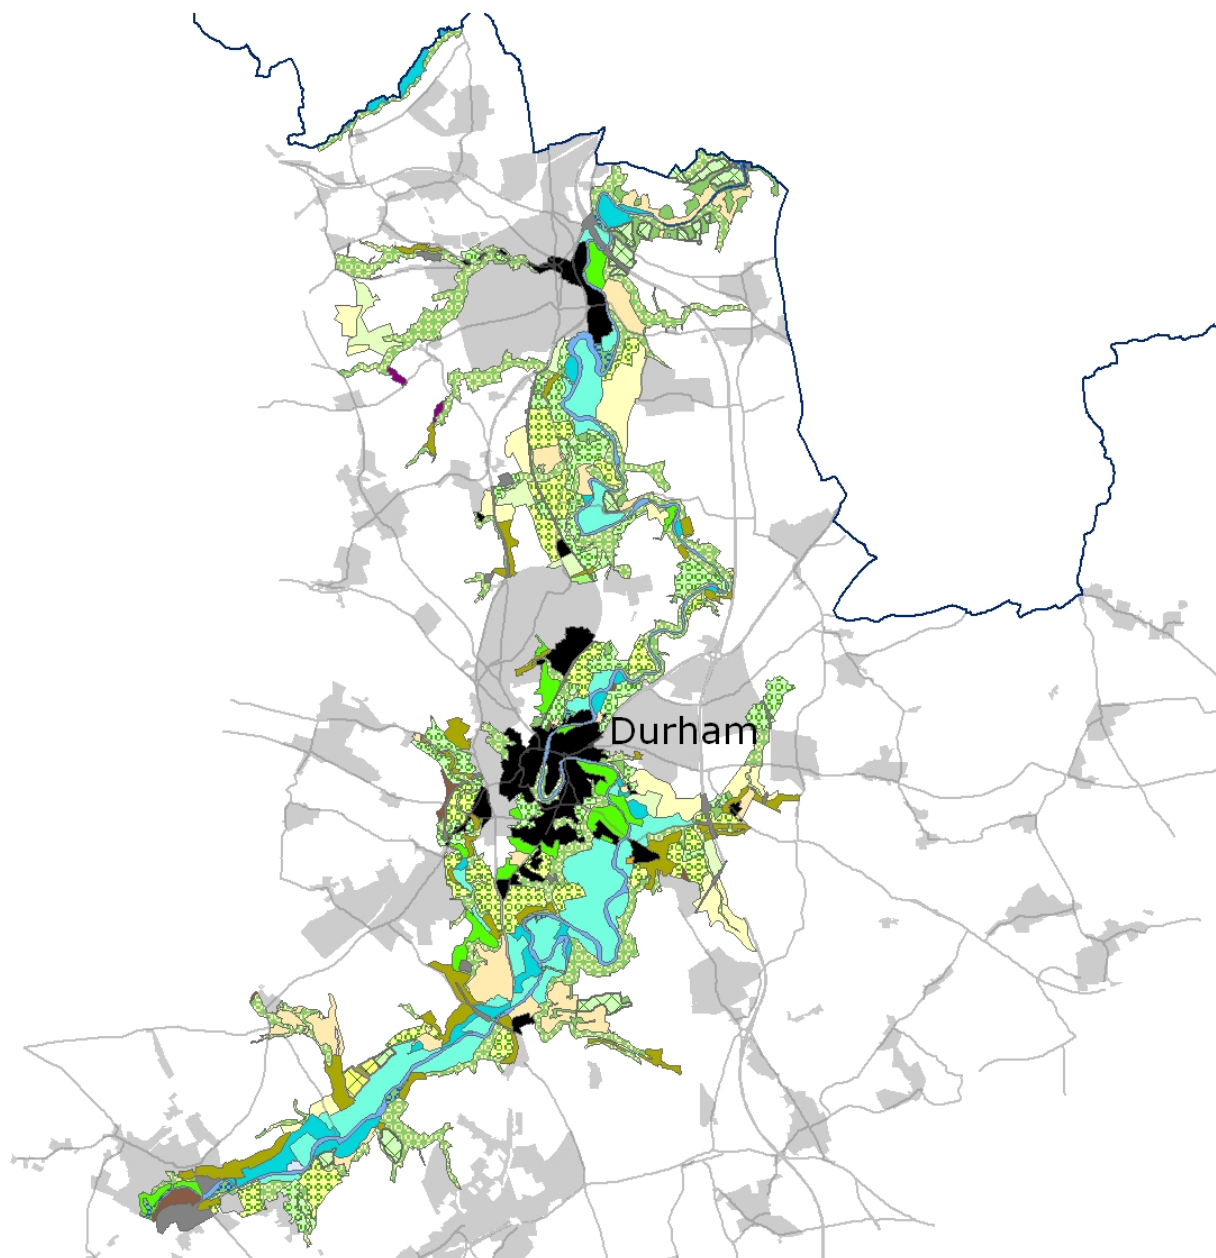

Local Landscape Types

Incised Lowlands

- | | |
|-------------------------------|--|
| County Boundary | Lowland woods: floodplain & riverside |
| Settlements | Nurseries & market gardens |
| Roads | Parkland |
| Urban | Parks & recreation grounds |
| Infrastructure | River: lower reaches |
| Mineral working | River: middle reaches |
| Disturbed land | Valley farmland: open arable |
| Dene pastures | Valley farmland: open pasture |
| Floodplain farmland: arable | Valley farmland: pasture |
| Floodplain farmland: pasture | Valley farmland: wooded arable |
| Heaths & fells | Valley farmland: wooded estate arable |
| Lakes & ponds | Valley farmland: wooded estate pasture |
| Lowland woods | Valley farmland: wooded pasture |
| Lowland woods: denes & bluffs | |