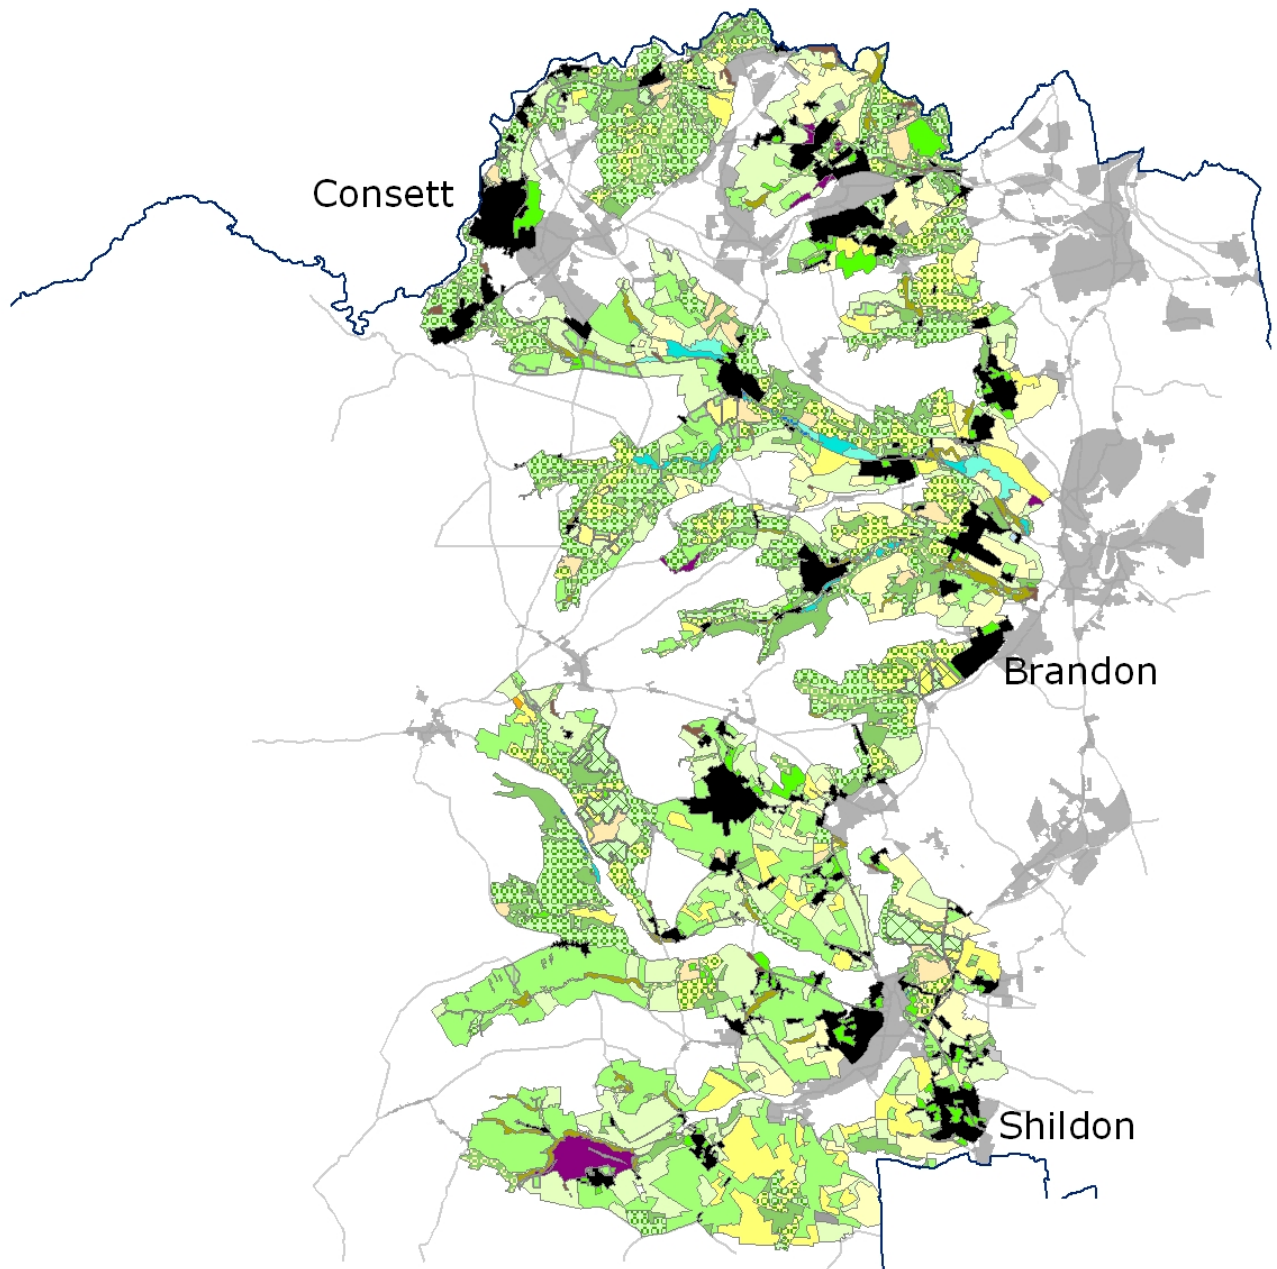

Local Landscape Types

Coalfield Valley

- | | |
|-------------------------------|--|
| County Boundary | Lowland woods: floodplain & riverside |
| Settlements | Nurseries & market gardens |
| Roads | Parkland |
| Urban | Parks & recreation grounds |
| Infrastructure | Valley farmland: arable |
| Disturbed land | Valley farmland: open arable |
| Mineral working | Valley farmland: open pasture |
| Dene pastures | Valley farmland: pasture |
| Floodplain farmland: arable | Valley farmland: walled arable |
| Floodplain farmland: pasture | Valley farmland: walled pasture |
| Heaths & fells | Valley farmland: wooded arable |
| Lakes & ponds | Valley farmland: wooded estate arable |
| Lowland woods | Valley farmland: wooded estate pasture |
| Lowland woods: denes & bluffs | Valley farmland: wooded pasture |