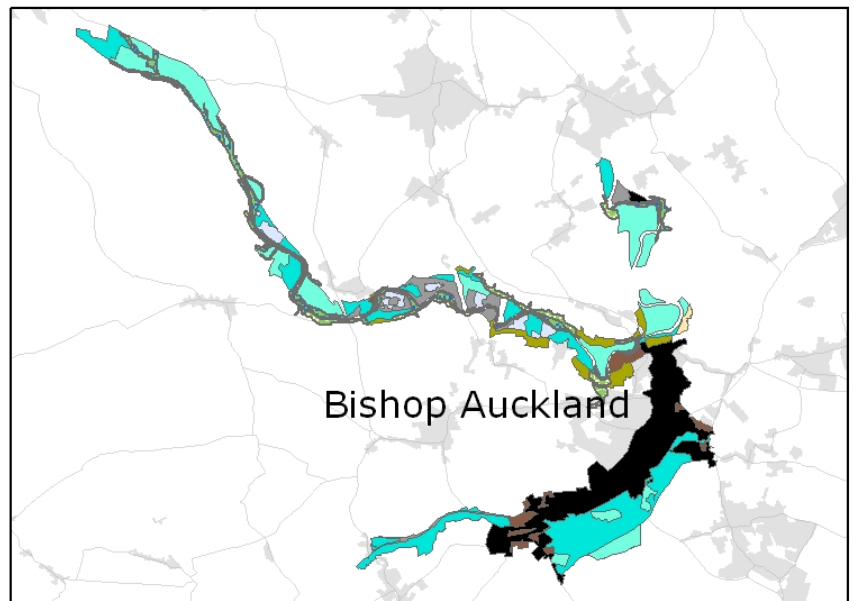

Local Landscape Types

Coalfield Valley Floodplain

- | | |
|-----------------------------|---------------------------------------|
| County Boundary | Floodplain farmland: pasture |
| Settlements | Lakes & ponds |
| Roads | Lowland woods: denes & bluffs |
| Urban | Lowland woods: floodplain & riverside |
| Disturbed land | Parkland |
| Dene pastures | Parks & recreation grounds |
| Floodplain farmland: arable | |