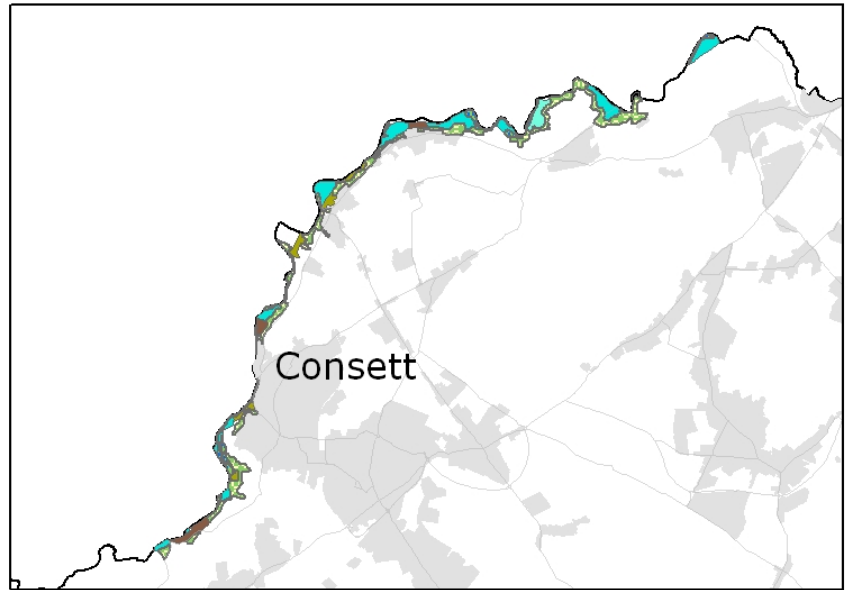

Local Landscape Types

Coalfield Valley Floodplain

- | | |
|-----------------------------|---------------------------------------|
| County Boundary | Floodplain farmland: pasture |
| Settlements | Lakes & ponds |
| Roads | Lowland woods: denes & bluffs |
| Urban | Lowland woods: floodplain & riverside |
| Disturbed land | Parkland |
| Dene pastures | Parks & recreation grounds |
| Floodplain farmland: arable | |