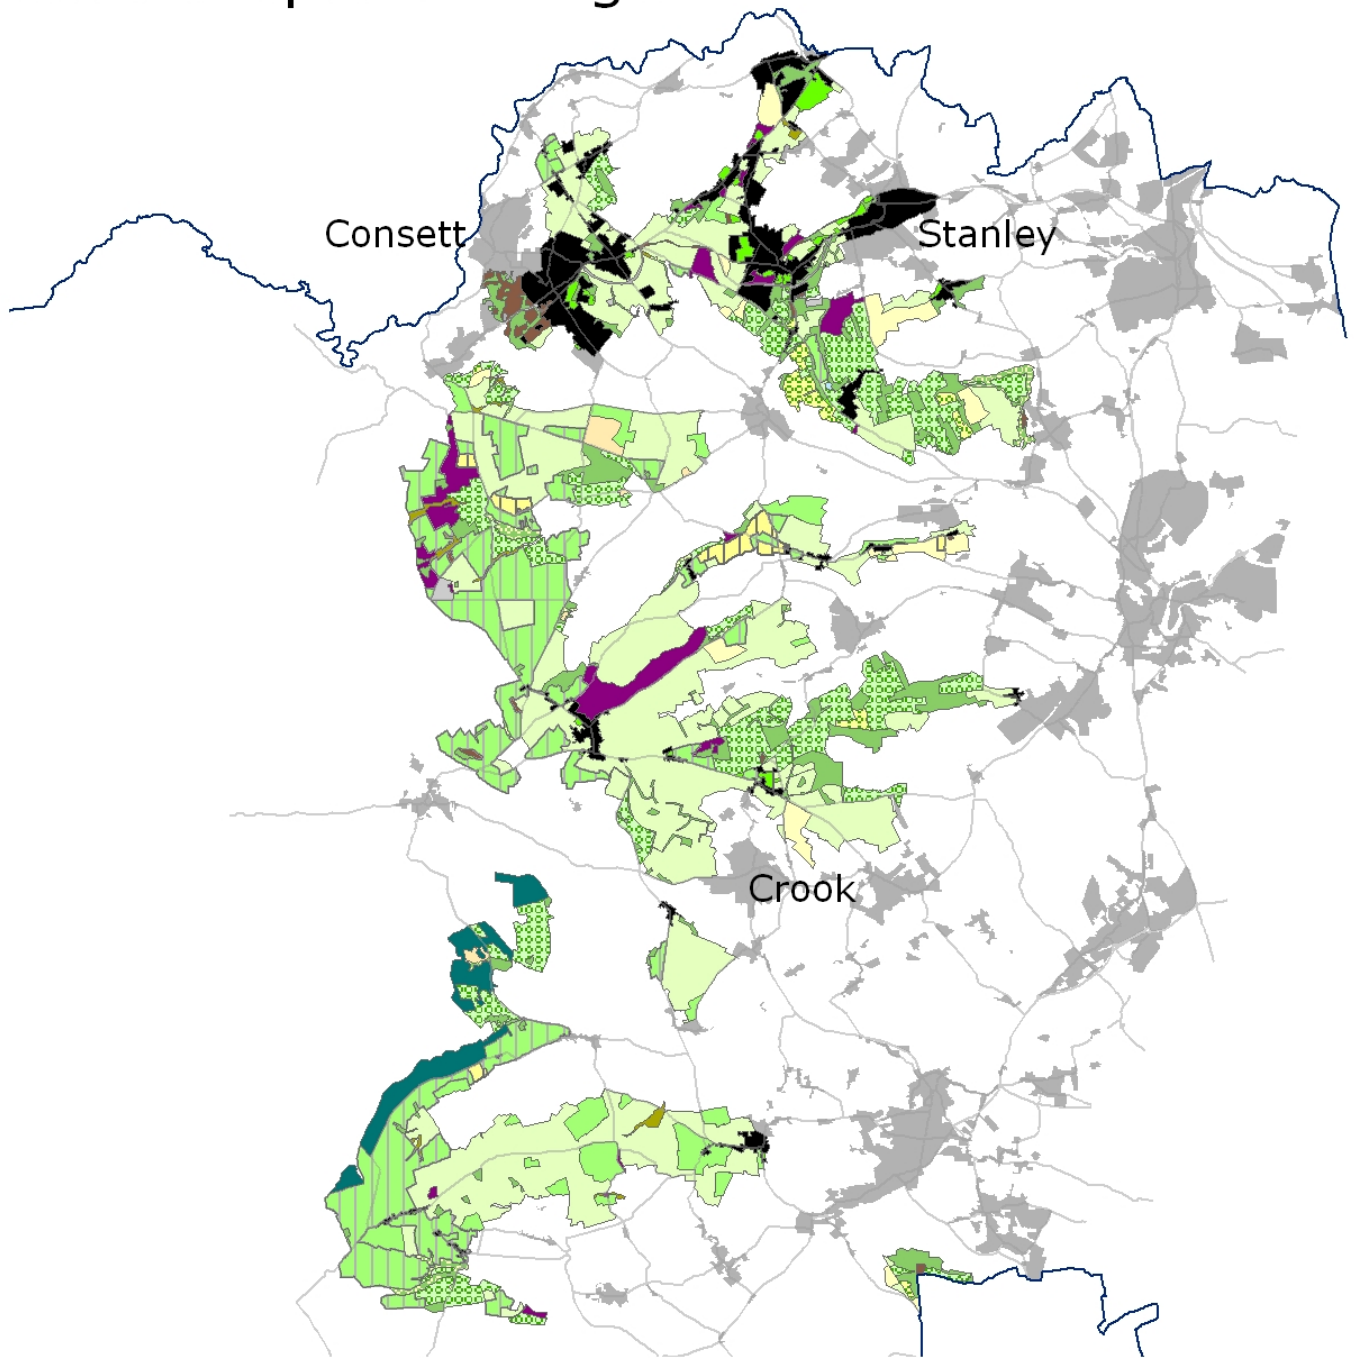

# Local Landscape Types

## Coalfield Upland Fringe

- |                            |  |
|----------------------------|--|
| County Boundary            | Upland woods                                 |
| Roads                      | Upland woods: denes & bluffs                 |
| Settlements                | Upland woods: forest                         |
| Urban                      | High ridge & valley farmland: open arable    |
| Infrastructure             | High ridge & valley farmland: open pasture   |
| Disturbed land             | High ridge & valley farmland: pasture        |
| Dene pastures              | High ridge & valley farmland: walled arable  |
| Heaths & fells             | High ridge & valley farmland: walled pasture |
| Lakes & ponds              | High ridge & valley farmland: wooded arable  |
| Parkland                   | High ridge & valley farmland: wooded pasture |
| Parks & recreation grounds |  |