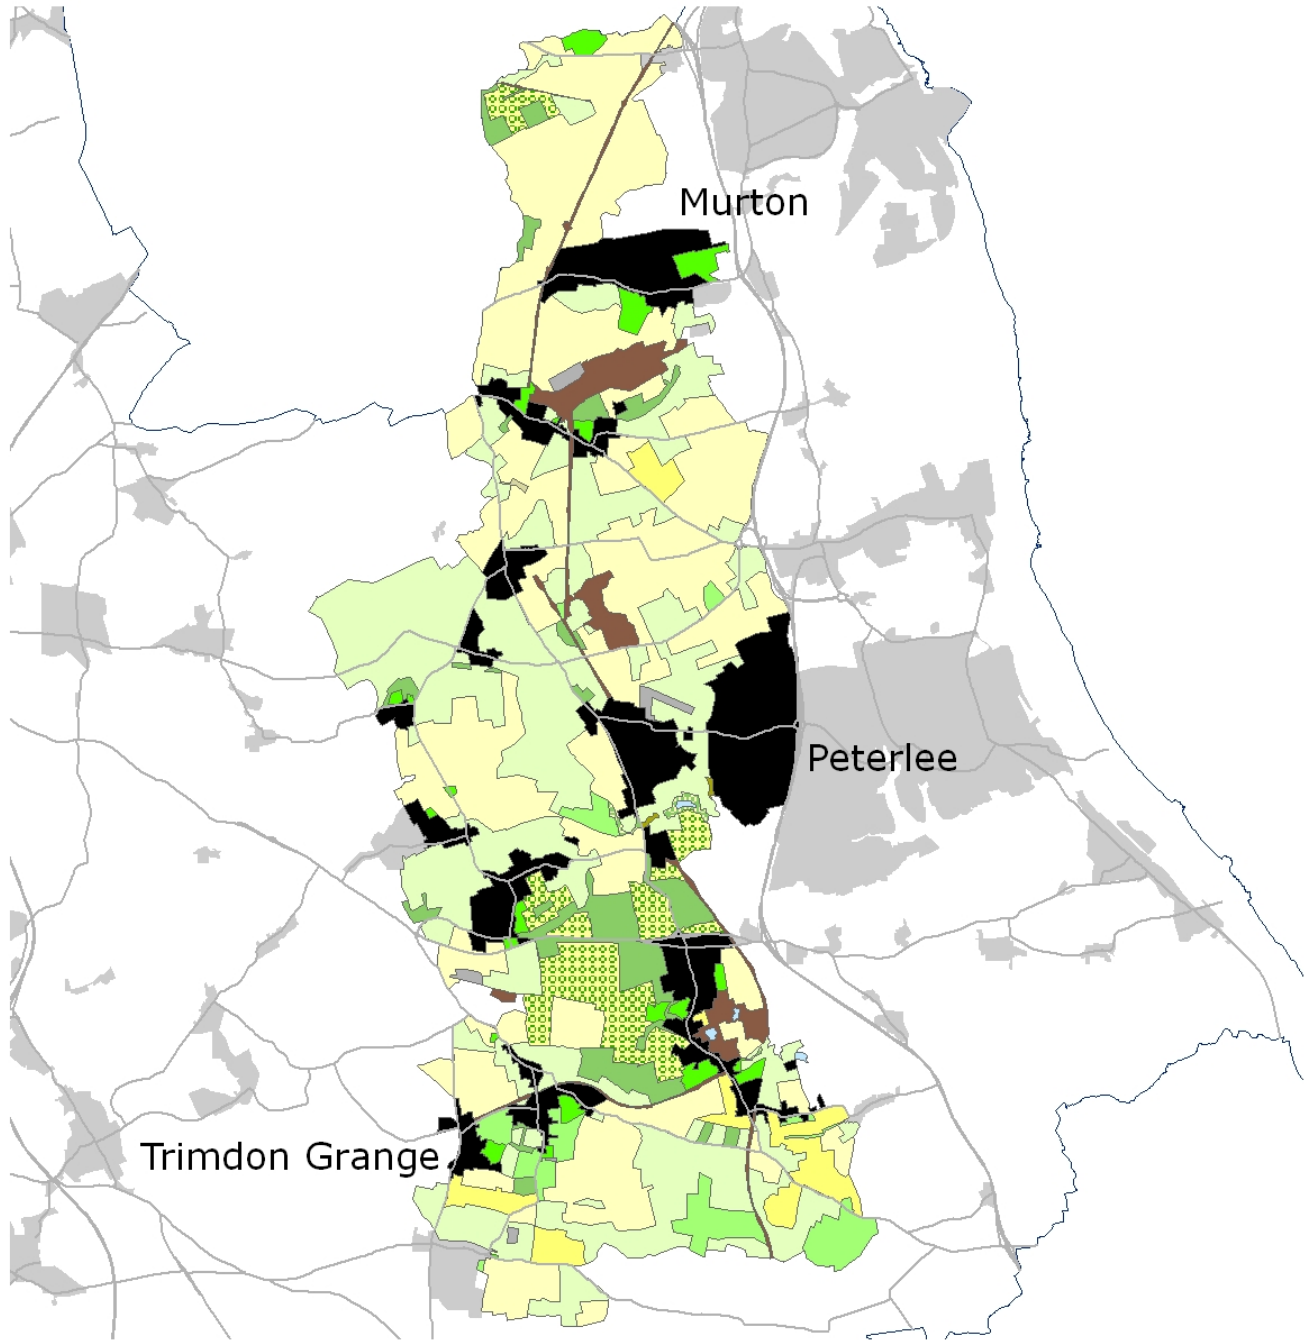

Local Landscape Types

Clay Plateau

- | | |
|--------------------------|----------------------------------|
| County Boundary | Lowland woods: denes & bluffs |
| Settlements | Parks & recreation grounds |
| Roads | Plateau farmland: arable |
| Urban | Plateau farmland: open arable |
| Infrastructure | Plateau farmland: open pasture |
| Disturbed land | Plateau farmland: pasture |
| Dene pastures | Plateau farmland: wooded arable |
| Dene pastures: limestone | Plateau farmland: wooded pasture |
| Lakes & ponds | |
| Lowland woods | |